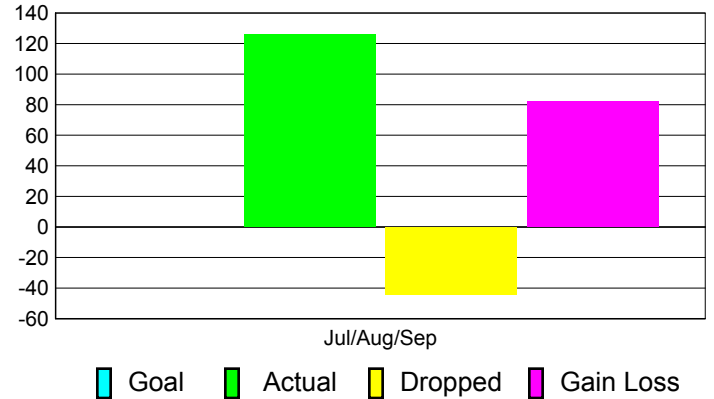

Membership Results 2011-2012

Goal, New, Dropped, Gain/Loss

Comparison of Membership Gain/Loss

Current Year Compared to the Previous Year